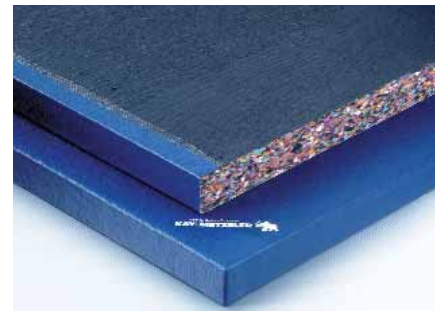

Deluxe mats

Ideal mat for floor exercise and landing situations. Fully enveloping, hard wearing, non-slip cover fitted with anti-slip base pads for extra security. Manufactured from non-tear, wipe clean, hygienic vinyl with sturdy reinforced corners for durability. Colour - blue with red edges.

2m x 1m x 25mm	ISE-M0581
2m x 1m x 32mm	ISE-M0583
2m x 1m x 40mm	ISE-M0585
2m x 1m x 50mm	ISE-M0587

Agility mats